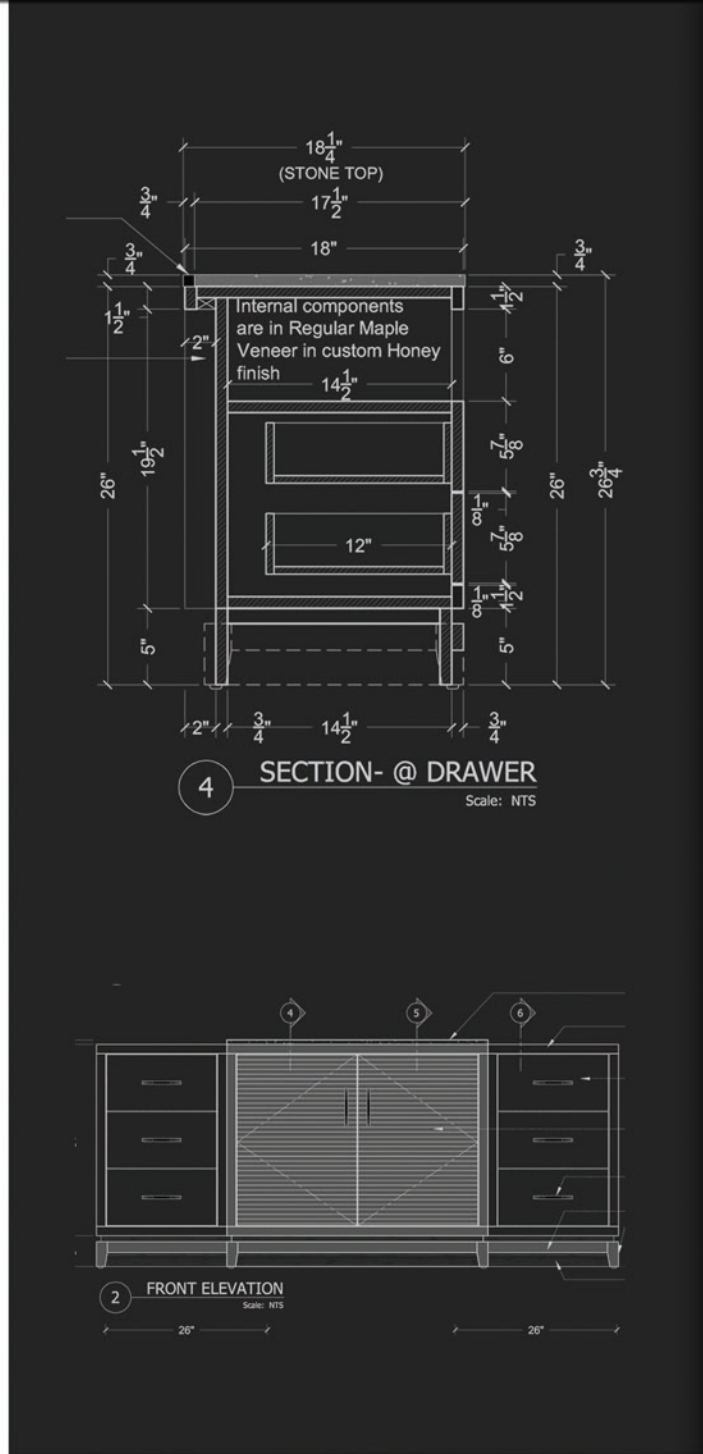

**BUENA VISTA PALACE - ORLANDO, FLORIDA**

The Buena Vista Palace Resort & Spa contains 232 rooms that feature contemporary furnishings, fixtures and finishes. With spectacular views of the waterfront and the firework night shows over the Disney resorts, guests enjoy the comfort and excitement with their family or friends. J.I.S. Contract Furniture manufactured all grand public spaces, meeting rooms and suites within the hotel.