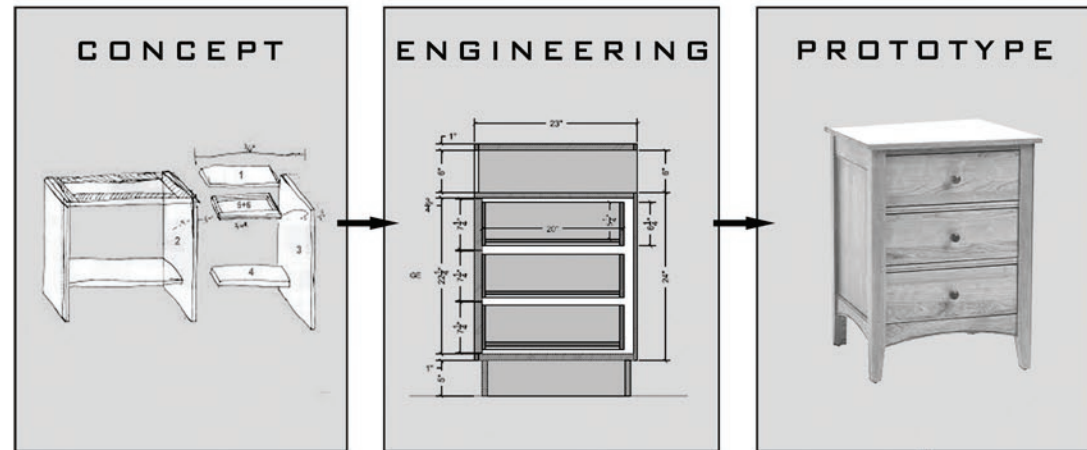

J.I.S. CONTRACT FURNITURE MANUFACTURING PROCESS

We, at J.I.S. Contract Furniture Inc., abide to strict procedures and standards to ensure that all products manufactured at our wood, metal and upholstery facilities are of highest quality and durability.