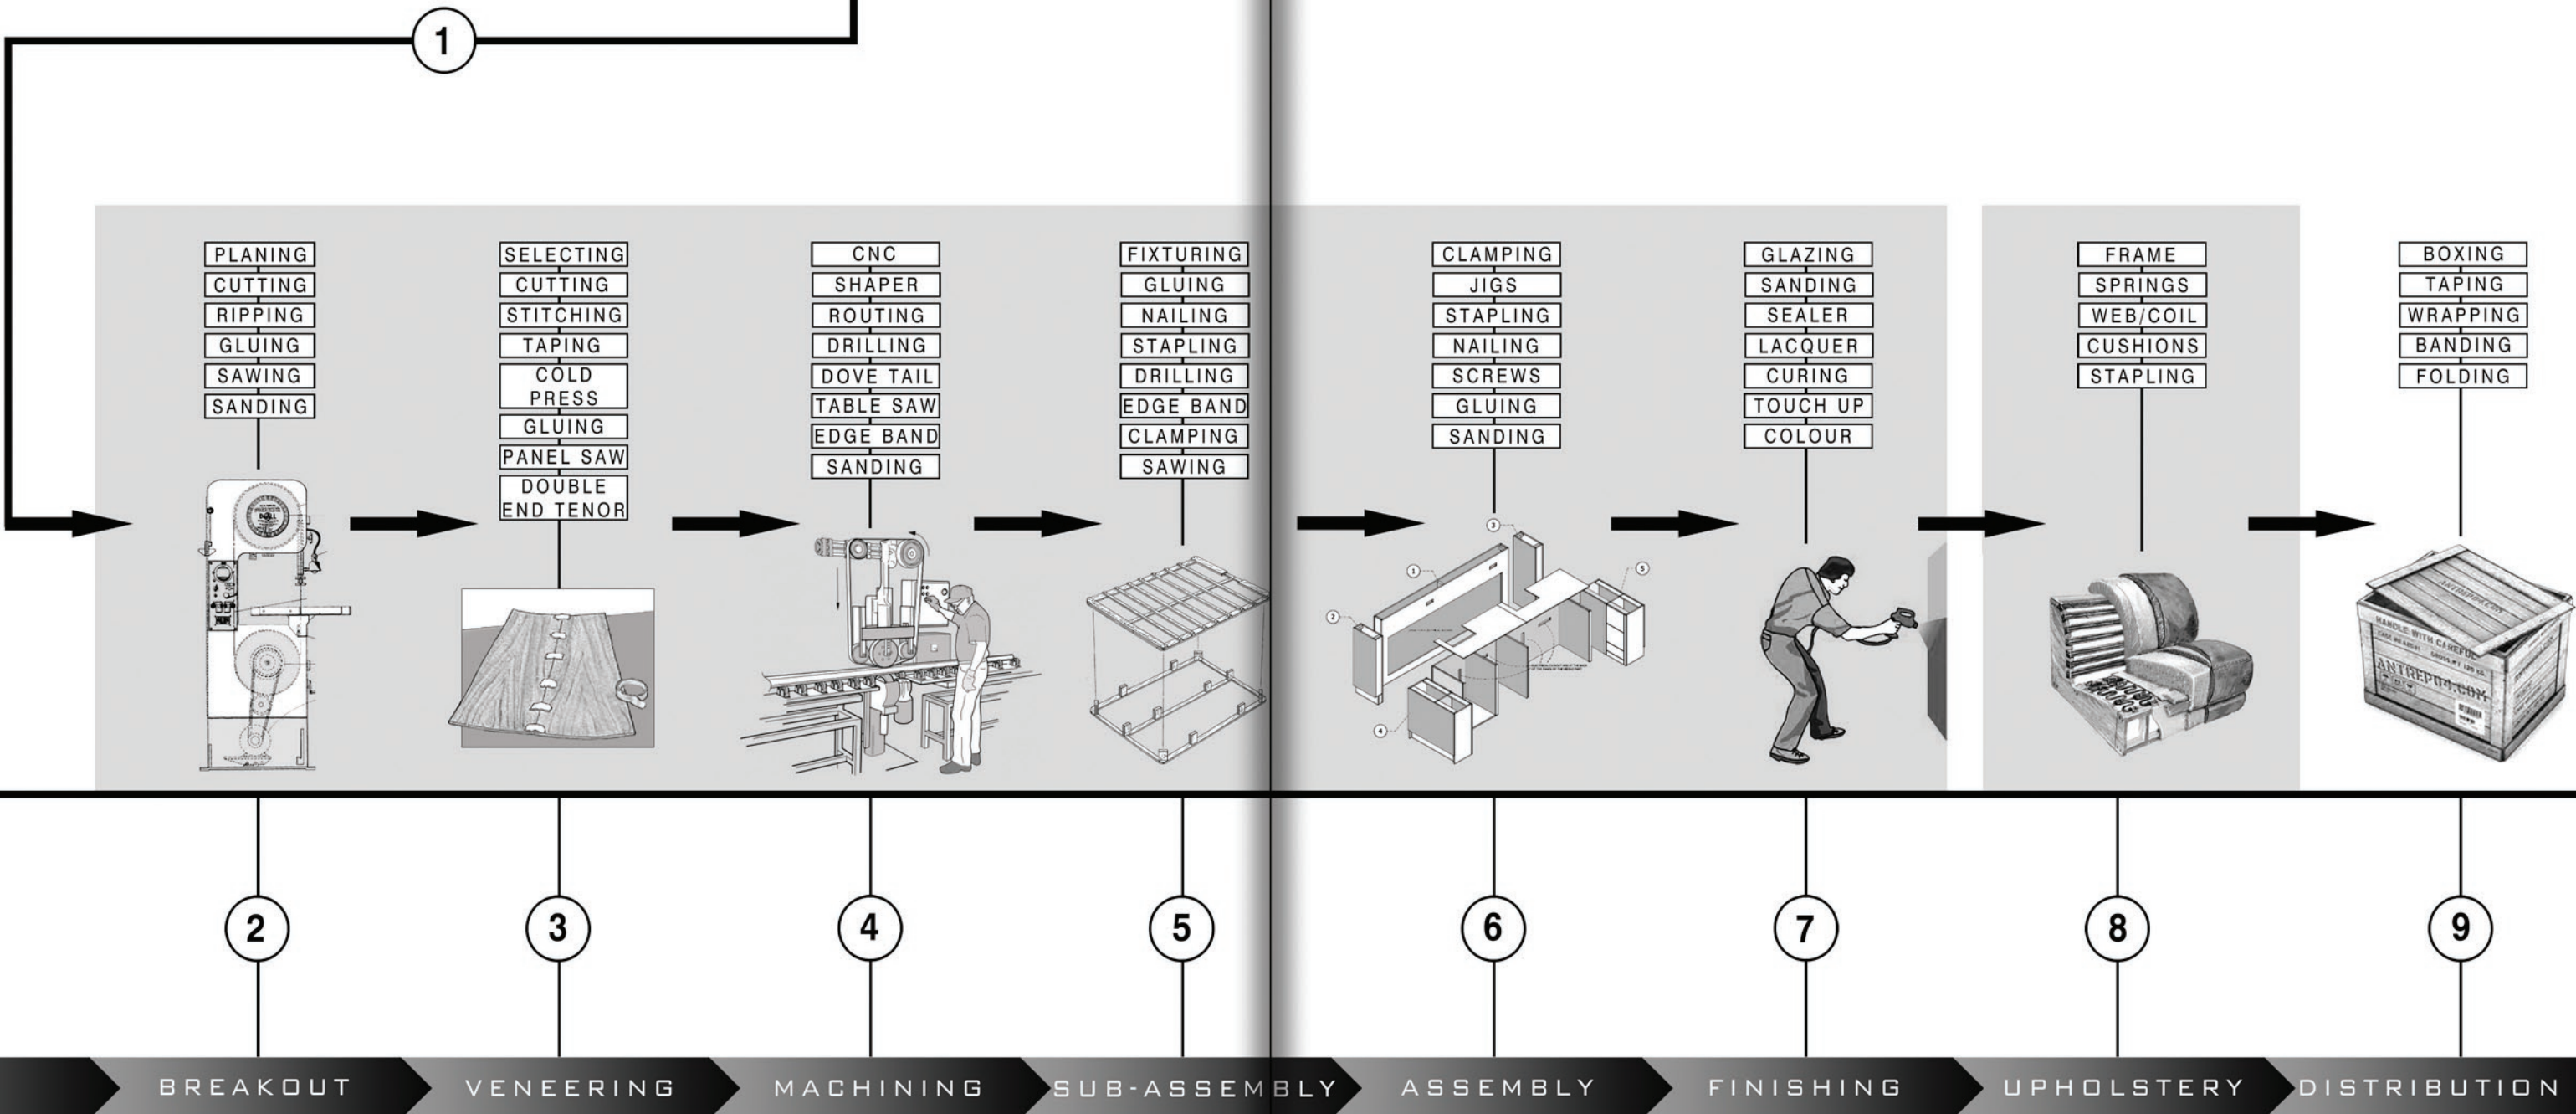

J.I.S. CONTRACT FURNITURE MANUFACTURING PROCESS

We, at J.I.S. Contract Furniture Inc., abide to strict procedures and standards to ensure that all products manufactured at our wood, metal and upholstery facilities are of highest quality and durability.